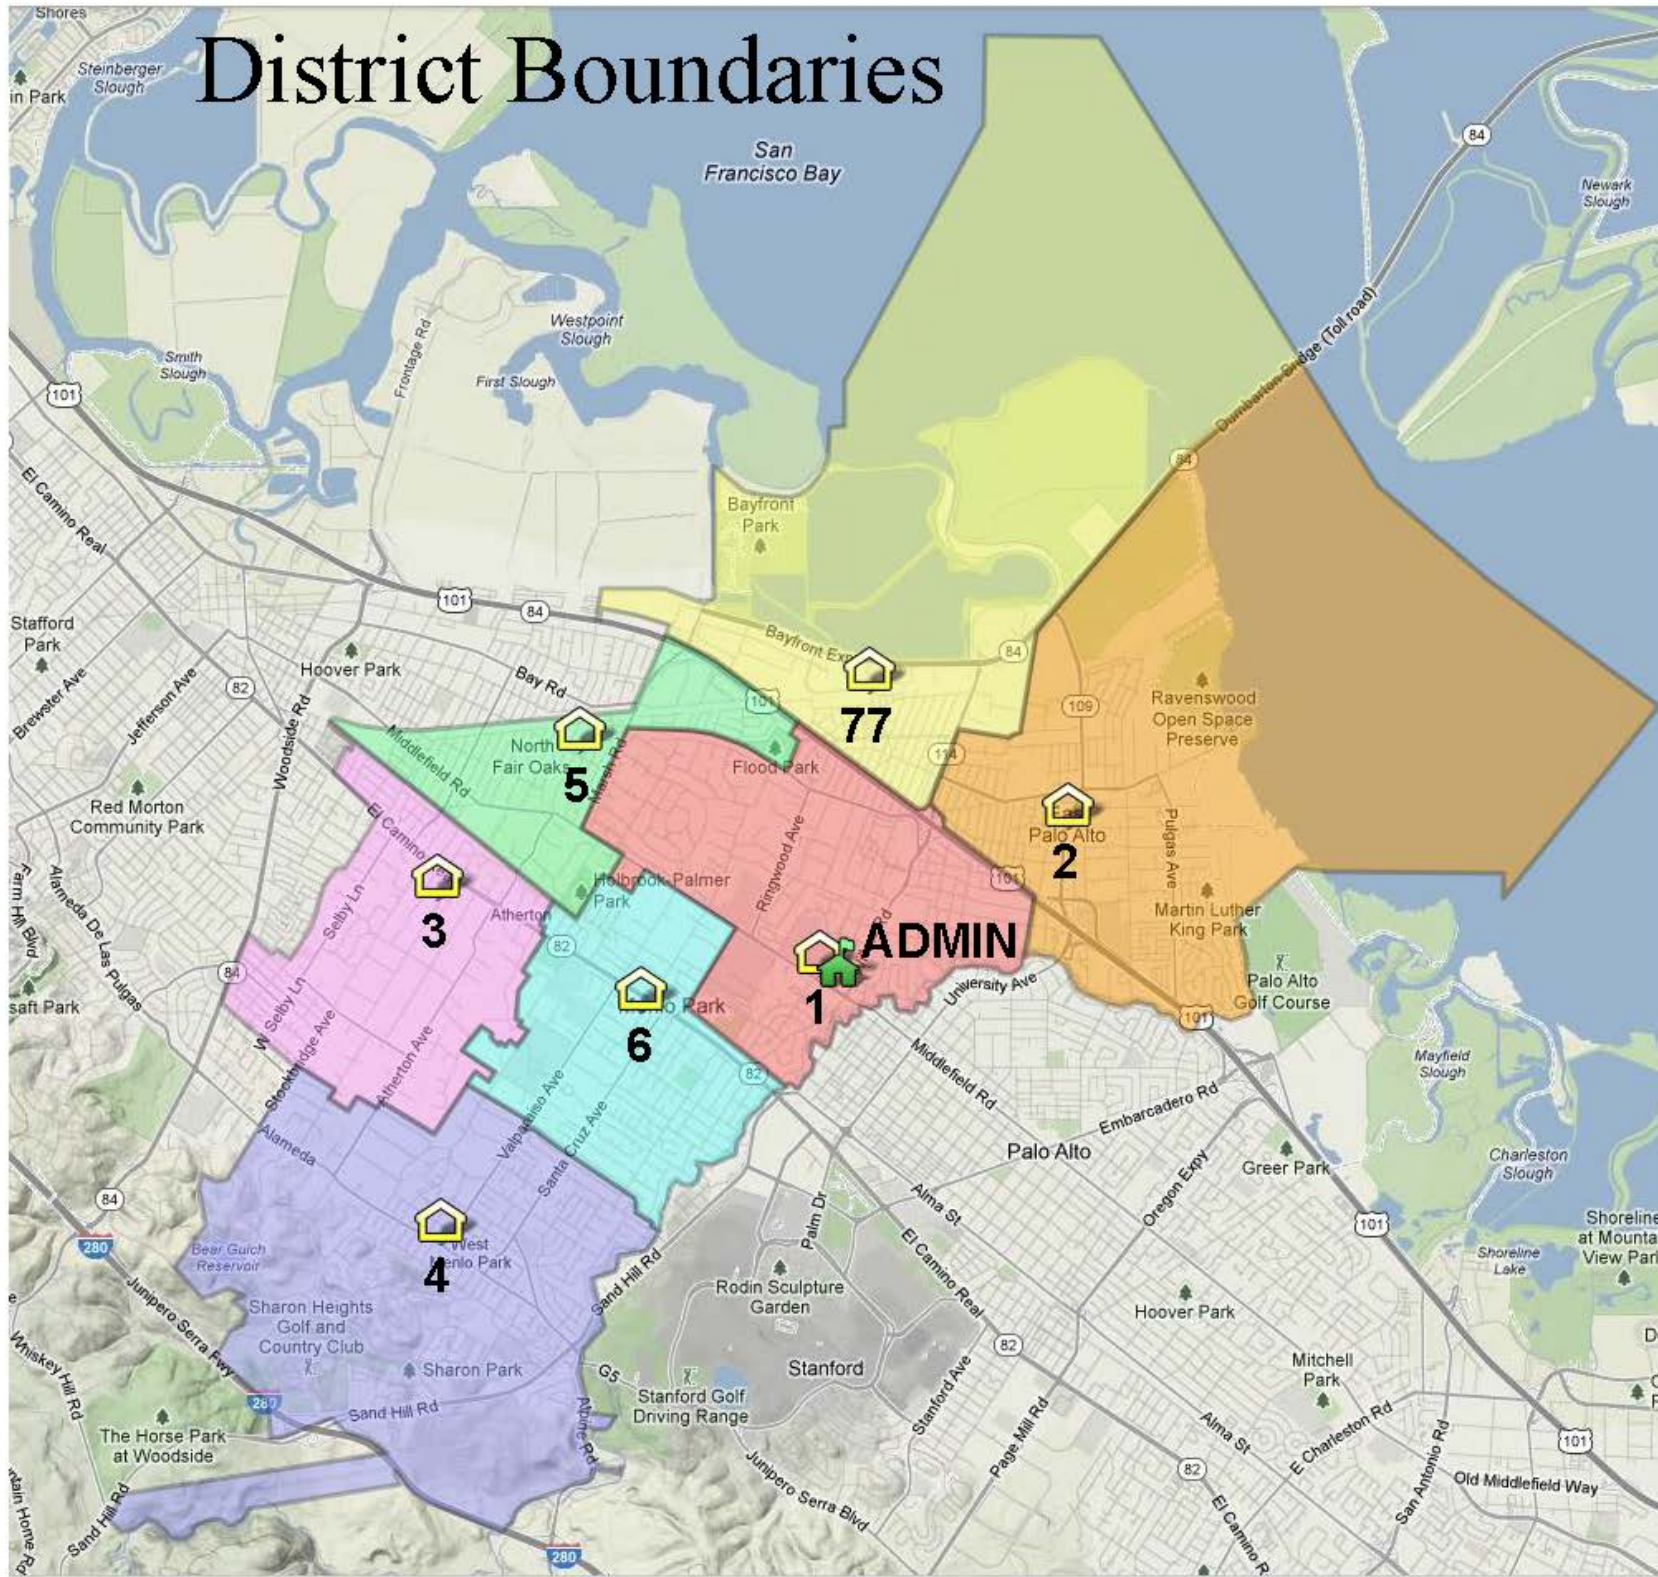

District Boundaries

ATTACHMENT C

Administration and Fire Prevention Office
170 Middlefield Road
Menlo Park, CA 94025

Station 1
300 Middlefield Road
Menlo Park, CA 94025

Station 2
2290 University Avenue
East Palo Alto, CA 94303

Station 3
32 Almenal Avenue
Atherton, CA 94027

Station 4
3322 Alameda De Las Pulgas
Menlo Park, CA 94025

Station 5
4101 Fair Oaks Avenue
Menlo Park, CA 94025

Station 6
700 Oak Grove Avenue
Menlo Park, CA 94025